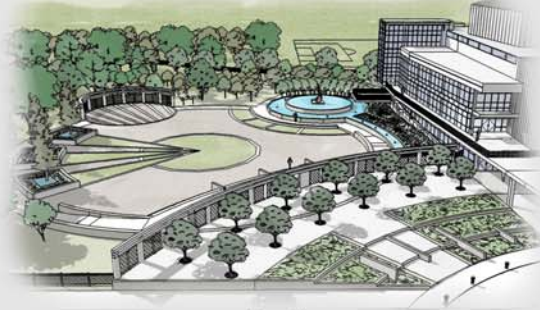

Plaza Entry / Box Office

Overall

Box Office / Plaza Entry

Sculpture Fountain

Master Plan

Sculpture Fountain Overhang

Plaza Entry

About the Garden:

The sculpture garden will be located next to the performing arts building within the beautiful setting of LaSalle Park. An entrance plaza will welcome visitors to the garden and serve as a transitional area from the performing arts building to the sculpture garden. The plaza features a manicured lawn at its center as well as a sculpture fountain and possible stage area. The plaza's design creates a gathering space perfect for many outdoor functions. The sculpture trail will wind through an existing wooded area and provide pockets for many sculpture pieces. Expansion of the sculpture garden within LaSalle Park will be possible in the future through a tie-in to the jogging trail.

Sculpture Garden

JEFFERSON PARISH PERFORMING ARTS BUILDING