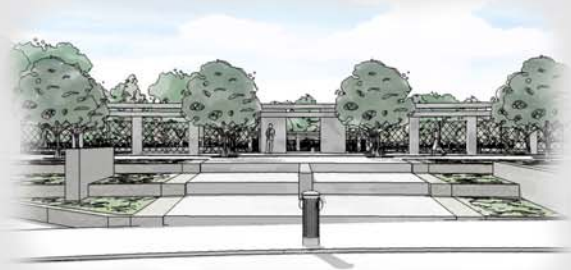

Plaza Entry / Box Office

Overall

Box Office / Plaza Entry

Sculpture Fountain

Master Plan

Sculpture Fountain Overhang

Plaza Entry

About the Garden:

The sculpture garden will be located next to the performing arts building within the beautiful setting of LaSalle Park. An entrance plaza will welcome visitors to the garden and serve as a transitional area from the performing arts building to the sculpture garden. The plaza features a manicured lawn at its center as well as a sculpture fountain and possible stage area. The plaza's design creates a gathering space perfect for many outdoor functions. The sculpture trail will wind through an existing wooded area and provide pockets for many sculpture pieces. Expansion of the sculpture garden within LaSalle Park will be possible in the future through a tie-in to the jogging trail.

Sculpture Garden

JEFFERSON PARISH PERFORMING ARTS BUILDING